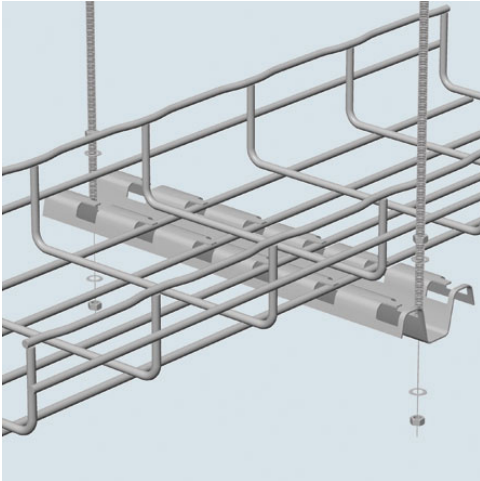

**Cablofil**  
**FAS PROFILE-PREGALV (1D,,2W,,16L) [14400]**  
Part No. 14400

Cablofil Wiremesh Cable Tray concept based upon performance, safety and economy — three qualities which make Cablofil Wiremesh Cable Tray system preferred by installers. Cablofil adapts to the most complex configurations, and its structure gives maximum strength for minimum weight. The ease of creating fittings, carried out on site, as well as the wide range of unique and universal accessories gives complete freedom in routing combined with exceptionally fast installation.

### General Info

Product Line	Cablofil	Finish	Pre-Galvanized
UPC Number	800388001930	Country Of Origin	China
Type	Supports		

### Dimensions

Product Width US	2.67 in	Product Weight US	1.03 lb
Product Volume US	0.025 cu ft	Product Depth US	15.51 in
Product Height US	1.033 in		