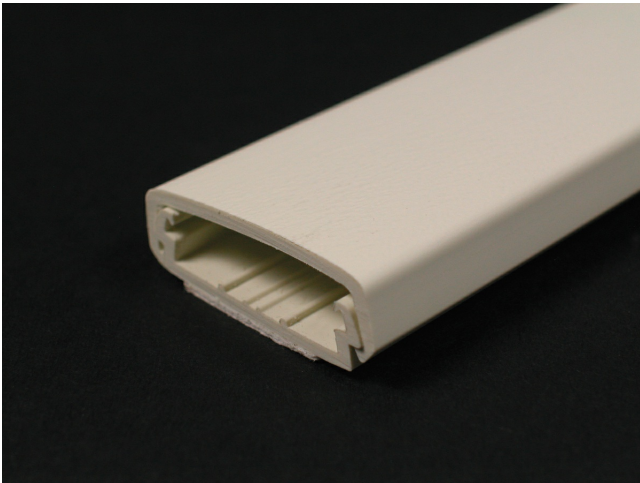

Wiremold  
Wiremold 2300 Series Raceway Base and Cover, Ivory  
Part No. 2300BAC

Wiremold 2300 Series Raceway is a low-profile, two-piece raceway with durable, textured PVC ivory finish. Available in 5' (1.52m) lengths. Packed 50' (1.5sm) per carton. Supplied with wide adhesive tape along its entire length.

### Dimensions

Product Width US	60.0 in	Product Weight US	14.73 lb
Product Volume US	85.05 cu in	Product Depth US	0.63 in
Product Height US	2.25 in		