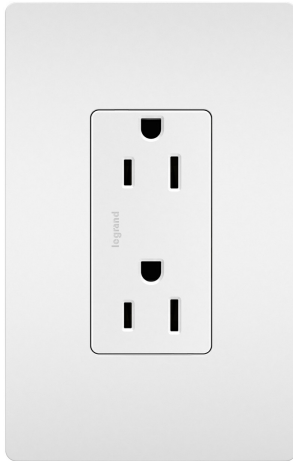

radiant Collection
radiant® Outlet, White
Part No. 885WCC21

Take a step up from the standard. This duplex outlet installs easily for the basic power every home needs, while elevating your space with the sleek, clean lines of radiant® for a sophisticated look. Made exclusively for use with screwless Wall Plates from the radiant® Collection, sold separately.

Features & Benefits

Replaces any standard outlet with ease, in as little as 10 minutes.

Features durable, high-impact resistant thermoplastic construction.

More color options available to fit any style, including finishes to match current hardware and lighting trends.

Complete the look with a sleek, screwless radiant® Wall Plate, and coordinate with other designer switches and outlets available from the radiant® Collection.

Specifications

General Info

Product Line	Pass & Seymour	Replaced by Part Number	
Color	White	Country Of Origin	China
Number of Receptacles	2	Outlet Type	Indoor, Residential
Application Sector	Residential/Commercial	Warranty Type	1-Year Limited Warranty