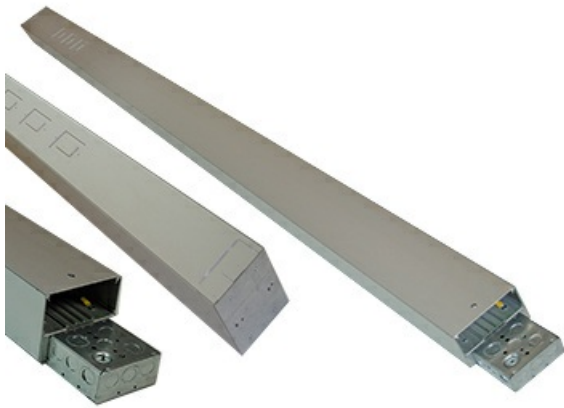

Wiremold
NP800 - Jumbo Power Poles
Part No. NP800C-12-8B

Two-compartment large capacity pole. Furnished unwired without outlets. Box ended with industry sized knockouts. Standard heights: 10' 2" (3.1m) (NP800C-10-2B), 12' 8" 3.9m) (NP800C-12-8B), 15' 2" (4.6m) (NP800C-15-2B)

Features & Benefits

Two-compartment large capacity pole. Furnished unwired without outlets. Box ended with industry sized knockouts. Standard heights: 10' 2" (3.1m) (NP800C-10-2B), 12' 8" 3.9m) (NP800C-12-8B), 15' 2" (4.6m) (NP800C-15-2B)

Specifications

General Info

Product Line	Wiremold	UPC Number	786776008319
Country Of Origin	United States	Standard	cULus Listed Multioutlet Assemblies: File E15191 E178348 Guide PVGT, Raceway Fittings: File E41751 Guide RJPR, Accessories: File E53857 Guide RVUR Meets Article 380 & 386 of NEC