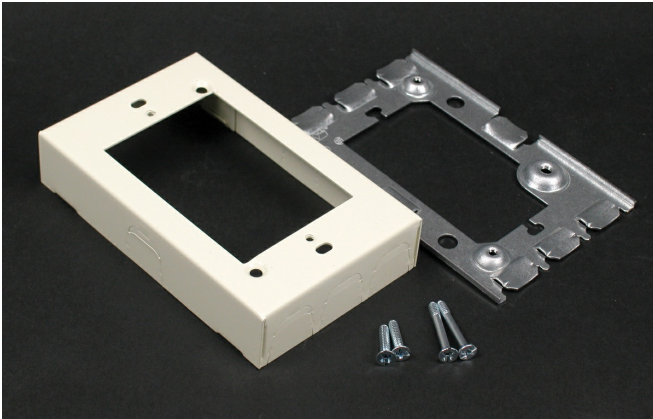

Wiremold  
Wiremold 500/700 Series Single-Gang Flush Type Extension Adapter Fitting, Ivory  
Part No. V5751

Wiremold 500 Series and 700 Series raceways are ideal for surface mounting small amounts of electrical wiring or communication cables. These rugged raceways offer a low profile appearance which blend with any decor. Available in our exclusive ScuffCoat finish.

## Features & Benefits

This product meets the material restrictions of RoHS

### General Info

Product Line	Wiremold	Color	Ivory
UPC Number	786776070590	Application Sector	Commercial
Standard	cULus Listed Surface Metal Raceway: File E41751: Guide RJPR	Type	Raceway

### Dimensions

Product Width US	4.75 in	Product Weight US	0.35 lb
Product Volume US	14.25 cu in	Product Depth US	1.0 in
Product Height US	3.0 in		