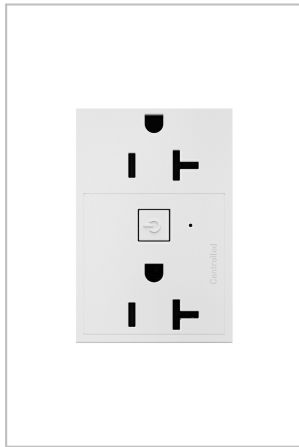

adorne Collection
adorne® 20A Smart Outlet with Netatmo, Plus-Size, White
Part No. WNAR203W1

With this 20A smart outlet, take control lamps or small appliances from anywhere. (One outlet is app-controlled, the other is always on.) Monitor and manage energy usage through the app to reduce utility cost and waste. Part of the adorne® with Netatmo solution.

Made exclusively for use with screwless Wall Plates from the adorne® Collection, sold separately.

Features & Benefits

Smart Gateway REQUIRED.

Installs easily in place of an existing 20A outlet. Can be wired to extend control to all outlets downstream or load-side. One outlet is app-controlled, the other is always on.