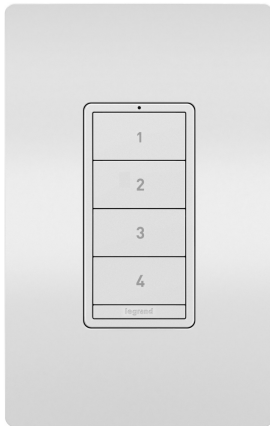

radiant Collection
radiant® Wireless Smart Scene Controller with Netatmo, White
 Part No. WNRCB40WH

Smart Lighting lets you set the exact lighting you need, from anywhere, adding safety and convenience to your home. And delivering it all with unprecedented range and reliability, radiant® with Netatmo leverages leading Netatmo technology to provide an ideal solution for larger homes with many smart products. Start with the Smart Gateway to establish a robust and dedicated mesh network, then add smart switches, dimmers and outlets to build a solution that perfectly fits a home's unique space and needs. Use this battery-operated smart scene switch to control up to four full lighting scenes with one touch. Add to any wall, no wires or tools needed, then create your scenes easily within the app. A great addition for living rooms, dens and more, the switch makes it simple to quickly set the perfect lighting for a movie or game night. Made exclusively for use with screwless Wall Plates from the radiant® Collection, sold separately.

Features & Benefits

Smart Gateway REQUIRED

Enjoy one-touch control of four lighting scenes (not including Home/Away and Wake/Sleep). Easily create and manage scenes from your smartphone or tablet using the Legrand Home + Control app

Specifications

General Info

Product Line	Pass & Seymour	Replaced by Part Number	
Color	White	Finish	Matte
Country Of Origin	China	Features	Wireless, With Netatmo
Wall Plate Color	White	Works With	Amazon Alexa, Apple Home Kit, Google Assistant