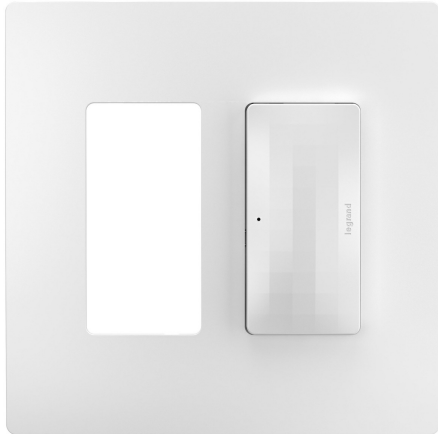

radiant Collection
radiant® Smart Gateway Surface Mount with Netatmo, White
Part No. WNRH2WH

The smartest way to take control of lights and power, optimized for larger homes. Smart Lighting lets you set the exact lighting you need, from anywhere, adding safety and convenience to your home. And delivering it all with unprecedented range and reliability, radiant® with Netatmo leverages leading Netatmo technology to provide an ideal solution for larger homes with many smart products. Start with the Smart Gateway to establish a robust and dedicated mesh network, then add smart switches, dimmers and outlets to build a solution that perfectly fits a home's unique space and needs. Options include wireless smart switches and dimmers for easily adding 3-way control. Made exclusively for use with screwless Wall Plates from the radiant® Collection, sold separately.

Features & Benefits

Smart Gateway Surface Mount with Netatmo

The smartest way to take control of lights and power, optimized for larger homes. Smart Lighting lets you set the exact lighting you need, from anywhere, adding safety and convenience to your home. And delivering it all with unprecedented range and reliability, radiant® with Netatmo leverages leading Netatmo technology to provide an ideal solution for larger homes with many smart products. Start with the Smart Gateway to establish a robust and dedicated mesh network, then add smart switches, dimmers and outlets to build a solution that perfectly fits a home's unique space and needs. Options include wireless smart switches and dimmers for easily adding 3-way control.

Creates a robust, dedicated network for the radiant with Netatmo solution.

Ensures ultra-reliable performance through a robust and dedicated mesh-network

The foundation of a radiant with Netatmo solution, the surface mount Gateway is cleverly designed to install easily beside an existing single-gang switch or outlet, no back box or network wiring required