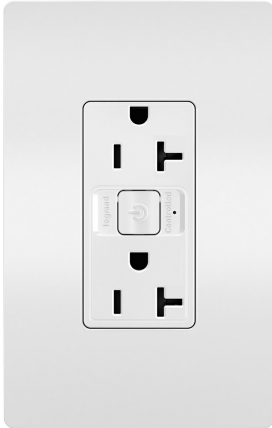

radiant Collection  
radiant® Smart 20A Outlet with Netatmo, White  
Part No. WNRR20WH

With this 20A smart outlet, take control lamps or small appliances from anywhere. (One outlet is app-controlled, the other is always on.) Monitor and manage energy usage through the app to reduce utility cost and waste. Part of the radiant® with Netatmo solution. Smart Lighting lets you control lights and power, from anywhere, adding safety and convenience to your home. And delivering it all with unprecedented range and reliability, radiant® with Netatmo leverages leading Netatmo technology to provide an ideal solution for larger homes with many smart products. Start with the Smart Gateway to establish a robust and dedicated mesh network, then add smart switches, dimmers and outlets to build a solution that perfectly fits a home's unique space and needs. Options even include wireless smart switches and dimmers for easily adding 3-way control. Screwless Wall Plates from the radiant® Collection included.

## Features & Benefits

Smart Gateway REQUIRED.

Installs easily in place of an existing 20A outlet. Can be wired to extend control to all outlets downstream or load-side. One outlet is app-controlled, the other is always on.

Screwless Wall Plate included. Coordinate with other designer switches and outlets available from the radiant® Collection for a cohesive, sophisticated look

Enables control of lamps or appliances via smartphones and tablets using the Legrand Home + Control app. Schedule them to turn on/off automatically, create groups, set scenes and monitor energy usage.